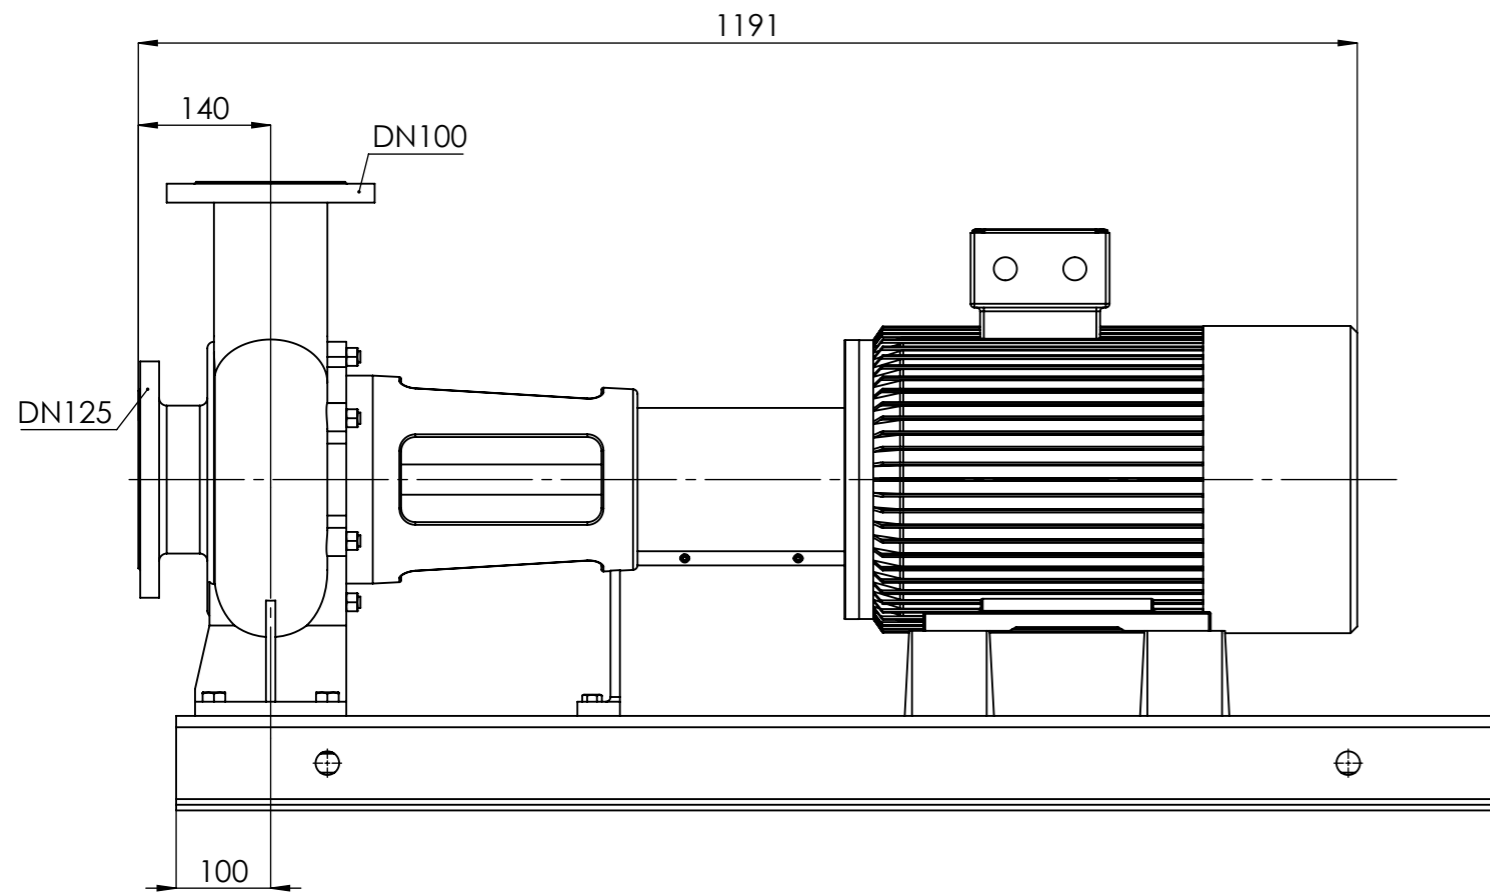

NHVe.100-315 [15,0 kW] n= 1450 obr/min

NHVe.100-315

15,0kW/1450 rpm

160-4

HYDRO-VACUUM s.a.

Grudziądz
Ul. Droga Jeziorna 8