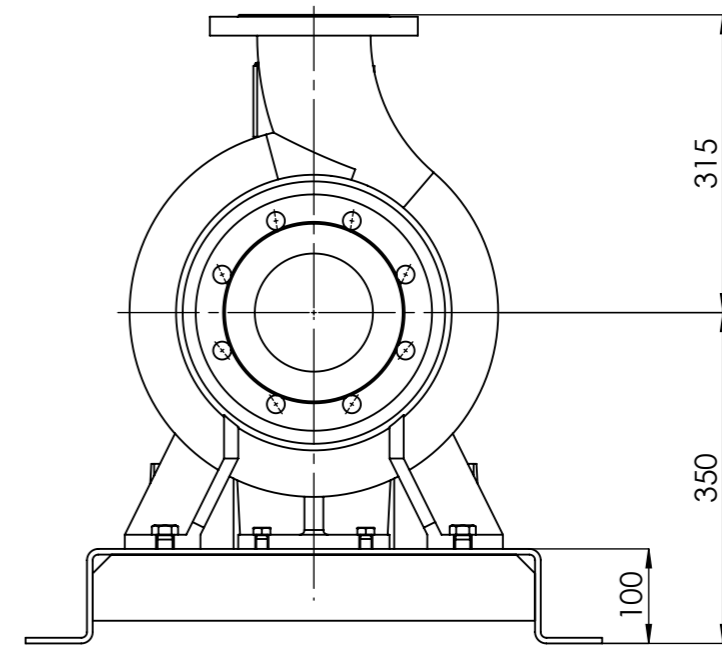

NHVe.100-315 [15,0 kW] n= 1450 obr/min

NHVe.100-315

15,0kW/1450 rpm

160-4

HYDRO-VACUUM s.a.

Grudziądz
Ul. Droga Jeziorna 8