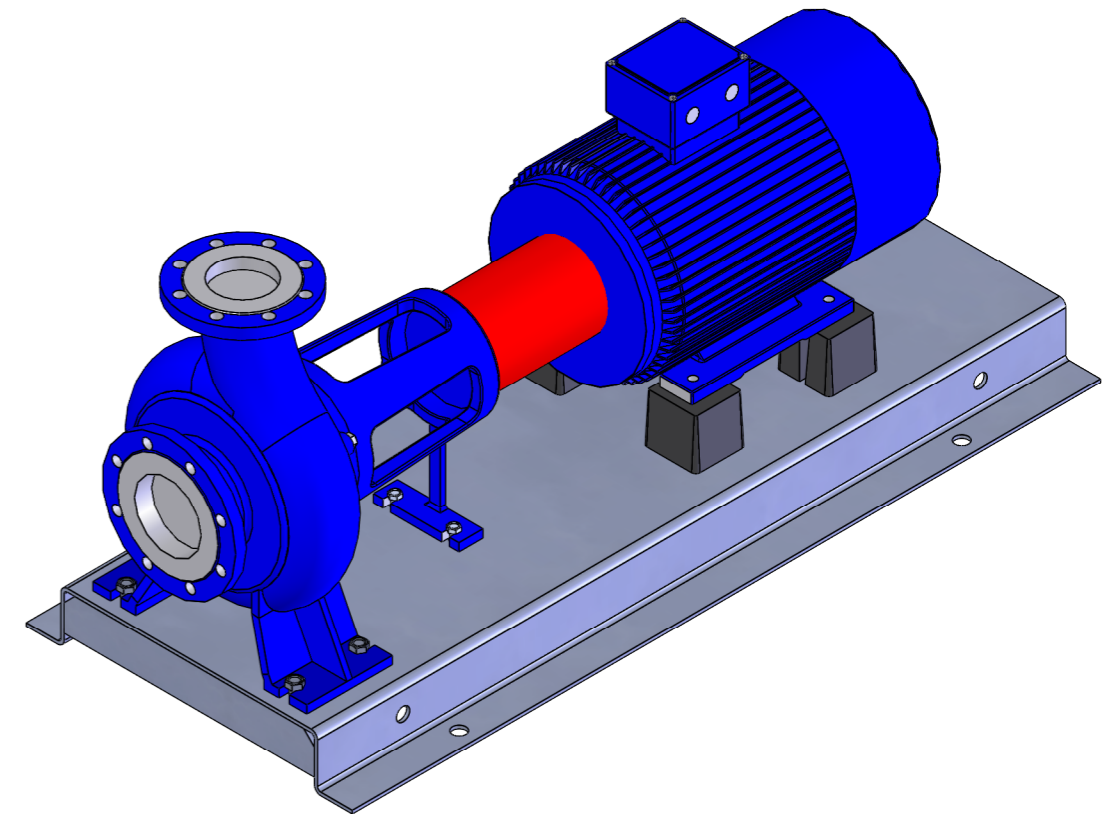

NHVe.100-315 [15,0 kW] n= 1450 obr/min

NHVe.100-315

15,0kW/1450 rpm

160-4

HYDRO-VACUUM s.a.

Grudziądz
Ul. Droga Jeziorna 8