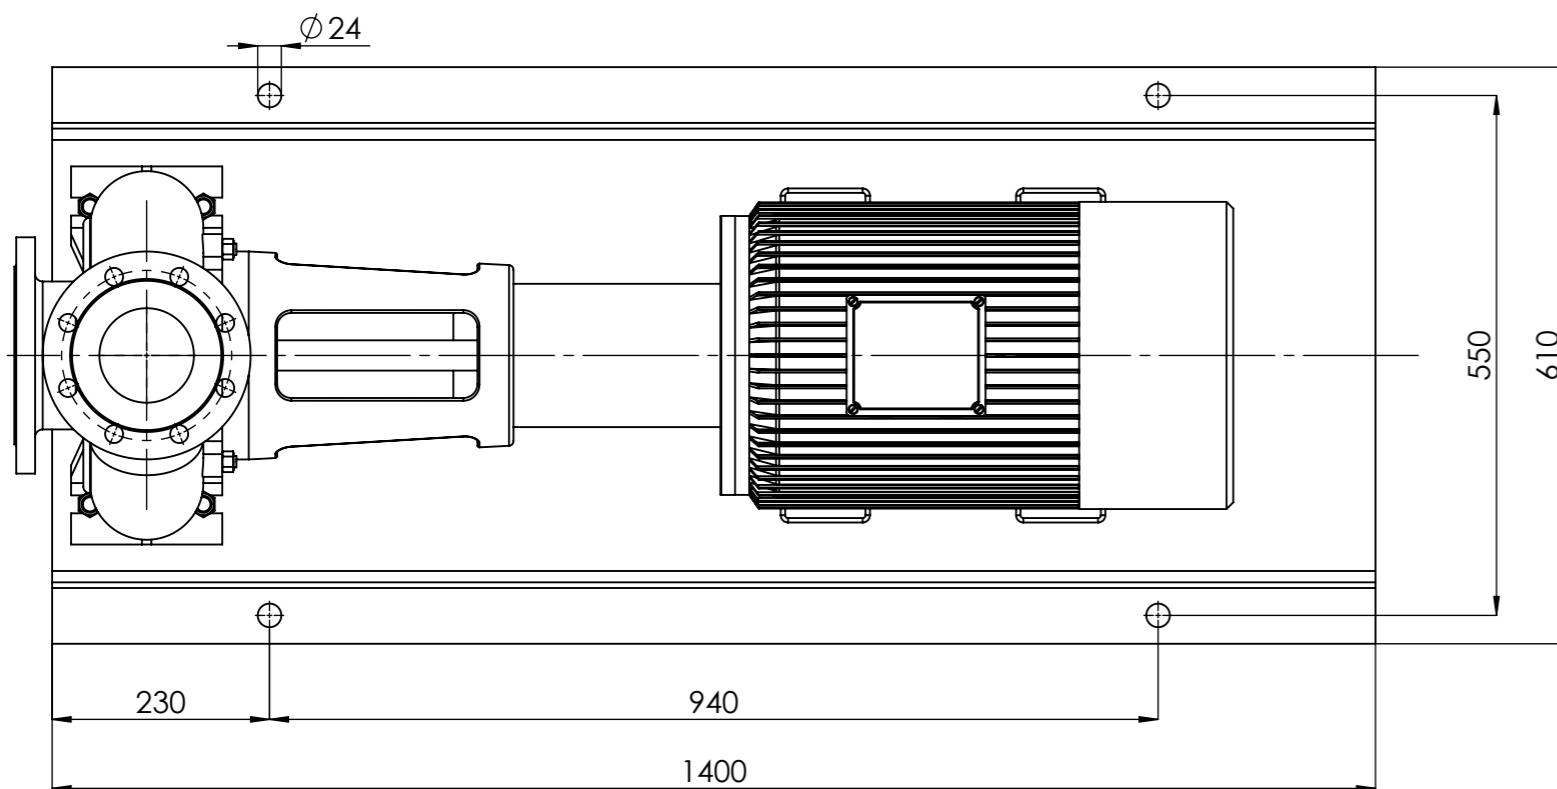

NHVe.100-315 [15,0 kW] n= 1450 obr/min

NHVe.100-315

15,0kW/1450 rpm

160-4

HYDRO-VACUUM s.a.

Grudziądz
Ul. Droga Jeziorna 8